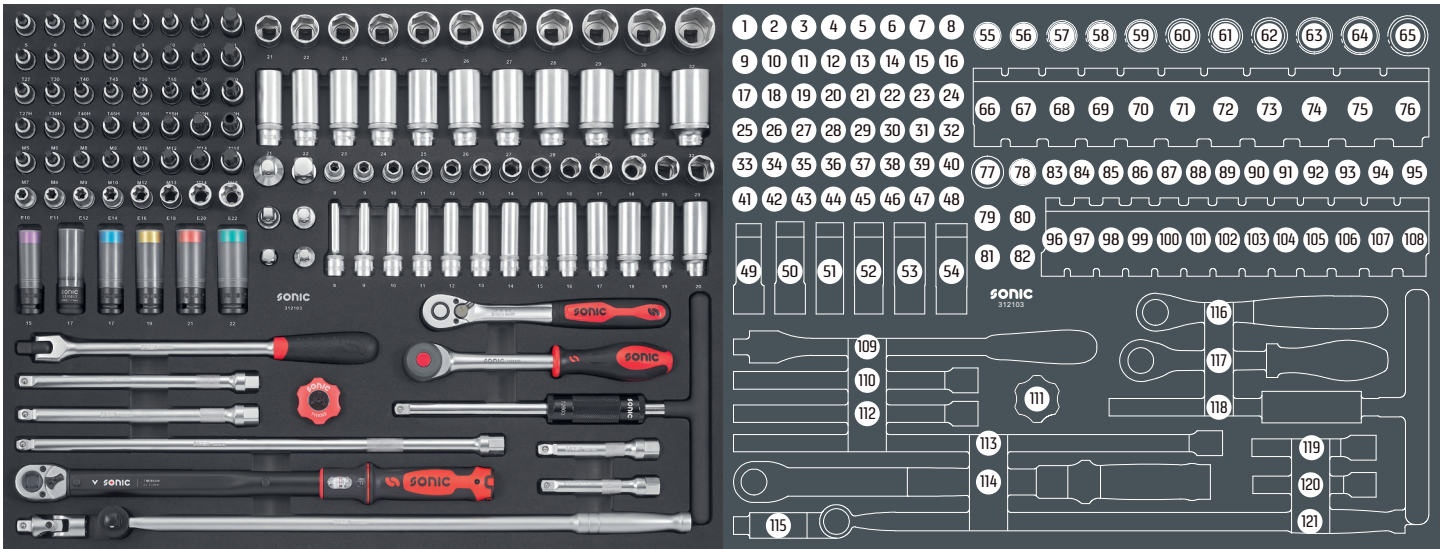

312103

	NO	Sonic NO	Size	Length	Q'ty
	1	83406205	5mm	62mm	
	2	83406206	6mm	62mm	
	3	83406207	7mm	62mm	
	4	83406208	8mm	62mm	
	5	83406209	9mm	62mm	
	6	83406210	10mm	62mm	
	7	83406212	12mm	62mm	
	8	83406214	14mm	62mm	
	9	83606227	T27	62mm	
	10	83606230	T30	62mm	
	11	83606240	T40	62mm	
	12	83606245	T45	62mm	
	13	83606250	T50	62mm	
	14	83606255	T55	62mm	
	15	83606260	T60	62mm	
	16	83606270	T70	62mm	
	17	83706227	T27H	62mm	
	18	83706230	T30H	62mm	
	19	83706240	T40H	62mm	
	20	83706245	T45H	62mm	
	21	83706250	T50H	62mm	
	22	83706255	T55H	62mm	
	23	83706260	T60H	62mm	
	24	83706270	T70H	62mm	
	25	83806205	M5	62mm	
	26	83806206	M6	62mm	
	27	83806208	M8	62mm	
	28	83806209	M9	62mm	
	29	83806210	M10	62mm	
	30	83806212	M12	62mm	
	31	83806214	M14	62mm	
	32	83806216T	M16T	62mm	
	33	83906207	M7	62mm	
	34	83906208	M8	62mm	
	35	83906209	M9	62mm	
	36	83906210	M10	62mm	
	37	83906212	M12	62mm	

	38	83906213	M13	62mm	
	39	83906214	M14	62mm	
	40	83906216	M16	62mm	
	41	23610	E10	38mm	
	42	23611	E11	38mm	
	43	23612	E12	38mm	
	44	23614	E14	38mm	
	45	23616	E16	38mm	
	46	23618	E18	38mm	
	47	23620	E20	38mm	
	48	23622	E22	38mm	
	49	3310715	15mm	85mm	
	50	3310617	17mm	88mm	
	51	3310717	17mm	85mm	
	52	3310719	19mm	85mm	
	53	3310721	21mm	85mm	
	54	3310722	22mm	85mm	
	55	23521	21mm	38mm	
	56	23522	22mm	38mm	
	57	23523	23mm	38mm	
	58	23524	24mm	38mm	
	59	23525	25mm	42mm	
	60	23526	26mm	42mm	
	61	23527	27mm	42mm	
	62	23528	28mm	43mm	
	63	23529	29mm	43mm	
	64	23530	30mm	43mm	
	65	23532	32mm	43mm	
	66	2357721	21mm	77mm	
	67	2357722	22mm	77mm	
	68	2357723	23mm	77mm	
	69	2357724	24mm	77mm	
	70	2357725	25mm	77mm	
	71	2357726	26mm	77mm	
	72	2357727	27mm	77mm	

*The inventory order list can also be found on our website under downloads at the specific article.