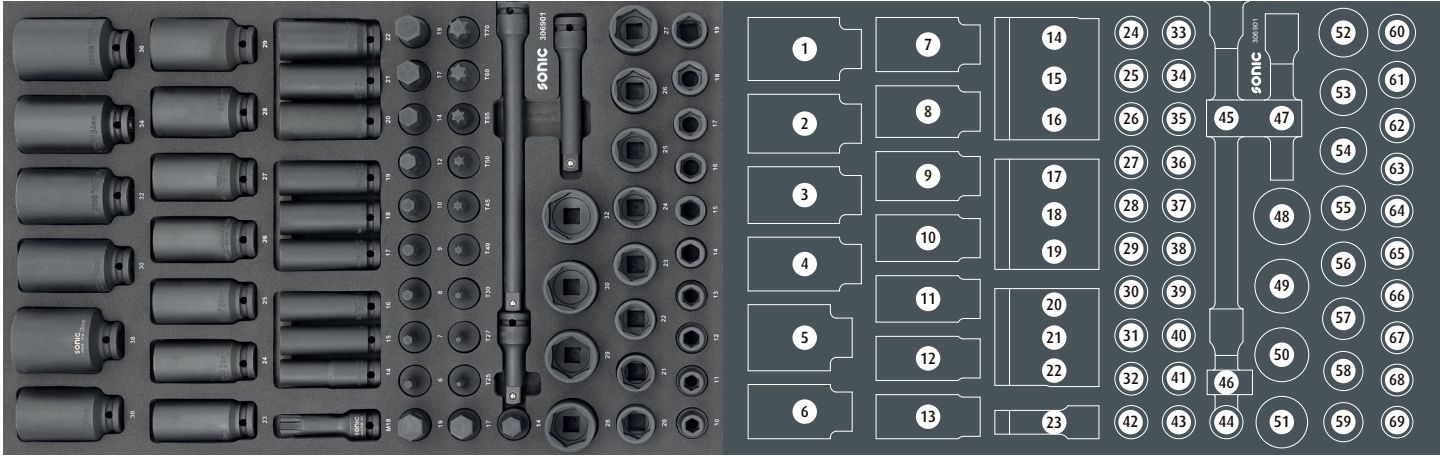

306901

	NO	Sonic NO	Size	Length	Q'ty	
	1	3398536	36mm	85mm		
	2	3398534	34mm	85mm		
	3	3398532	32mm	85mm		
	4	3398530	30mm	85mm		
	5	3358538	38mm	78mm		
	6	3358530	30mm	78mm		
	7	3358529	29mm	78mm		
	8	3358528	28mm	78mm		
	9	3358527	27mm	78mm		
	10	3358526	26mm	78mm		
	11	3358525	25mm	78mm		
	12	3358524	24mm	78mm		
	13	3358523	23mm	78mm		
	14	3358522	22mm	78mm		
	15	3358521	21mm	78mm		
	16	3358520	20mm	78mm		
	17	3358519	19mm	78mm		
	18	3358518	18mm	78mm		
	19	3358517	17mm	78mm		
	20	3358516	16mm	78mm		
	21	3358515	15mm	78mm		
	22	3358514	14mm	78mm		
	23	86807818	M18	78mm		
	24	86406019	19mm	60mm		
	25	86406017	17mm	60mm		
	26	86406014	14mm	60mm		
	27	86406012	12mm	60mm		
	28	86406010	10mm	60mm		
	29	86406009	9mm	60mm		
	30	86406008	8mm	60mm		
	31	86406007	7mm	60mm		
	32	86406006	6mm	60mm		
		33	86606070	T70	60mm	
34		86606060	T60	60mm		
35		86606055	T55	60mm		
36		86606050	T50	60mm		
37		86606045	T45	60mm		
38		86606040	T40	60mm		
39		86606030	T30	60mm		
40		86606027	T27	60mm		

	NO	Sonic NO	Size	Length	Q'ty
	41	86606025	T25	60mm	
	42	86404319	19mm	43mm	
	43	86404317	17mm	43mm	
	44	86404314	14mm	43mm	
	45	7343250	1/2"	250mm	
	46	7343075	1/2"	75mm	
	47	7343125	1/2"	125mm	
	48	33532	32mm	40mm	
	49	33530	30mm	40mm	
	50	33529	29mm	40mm	
	51	33528	28mm	40mm	
52	33527	27mm	39mm		
53	33526	26mm	38mm		
54	33525	25mm	38mm		
55	33524	24mm	38mm		
56	33523	23mm	38mm		
57	33522	22mm	38mm		
58	33521	21mm	38mm		
59	33520	20mm	38mm		
60	33519	19mm	38mm		
61	33518	18mm	38mm		
62	33517	17mm	38mm		
63	33516	16mm	38mm		
64	33515	15mm	38mm		
65	33514	14mm	38mm		
66	33513	13mm	38mm		
67	33512	12mm	38mm		
68	33511	11mm	38mm		
69	33510	10mm	38mm		

*The inventory order list can also be found on our website under downloads at the specific article.