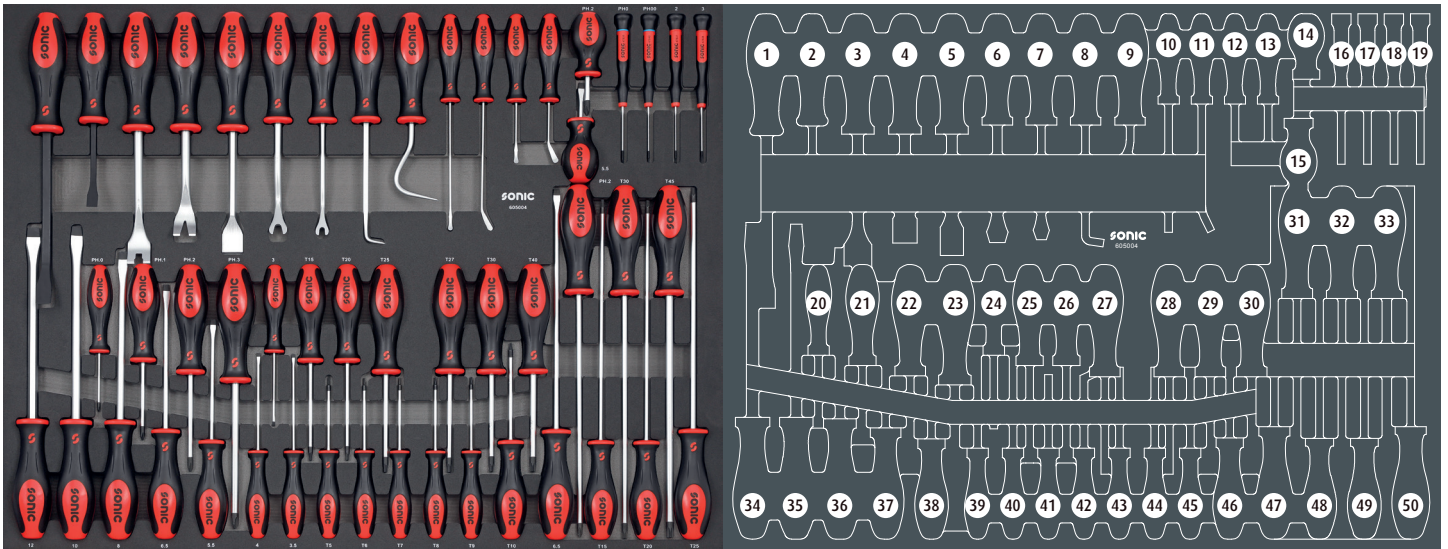

605004

	NO	Sonic NO	Size	Length	Q'ty
	1	4821312	12"	305mm	
	2	4821308	8"	205mm	
	3	47908		256mm	
	4	47902		234mm	
	5	47903		249mm	
	6	47907		239mm	
	7	47906		230mm	
	8	47904		240mm	
	9	47905		195mm	
	10	47834		225mm	
	11	47836		225mm	
	12	47833		155mm	
	13	47835		155mm	
	14	1312S	PH.2	104mm	
	15	13305SS	5.5mm	104mm	
	16	47839	PH.0	155mm	
	17	47840	PH.00	155mm	
	18	47837	2mm	155mm	
	19	47838	3mm	155mm	
	20	1310	PH.0	152mm	
	21	1311	PH.1	183mm	
	22	1312	PH.2	215mm	
	23	1313	PH.3	274mm	
	24	13303	3mm	167mm	

	NO	Sonic NO	Size	Length	Q'ty
	25	13615	T15	203mm	
	26	13620	T20	203mm	
	27	13625	T25	215mm	
	28	13627	T27	215mm	
	29	13630	T30	215mm	
	30	13640	T40	215mm	
	31	1312502	PH.2	250mm	
	32	13625030	T30	365mm	
	33	13625045	T45	365mm	
	34	13312	12mm	324mm	
	35	13310	10mm	324mm	
	36	13308	8mm	299mm	
	37	13365	6.5mm	265mm	
	38	13355	5.5mm	228mm	
	39	13304	4mm	192mm	
	40	13335	3.5mm	192mm	
	41	13605	T5	167mm	
	42	13606	T6	167mm	
	43	13607	T7	167mm	
	44	13608	T8	167mm	
	45	13609	T9	167mm	
	46	13610	T10	203mm	
	47	13325065	6.5mm	250mm	
	48	13625015	T15	353mm	
	49	13625020	T20	353mm	
	50	13625025	T25	365mm	

*The inventory order list can also be found on our website under downloads at the specific article.