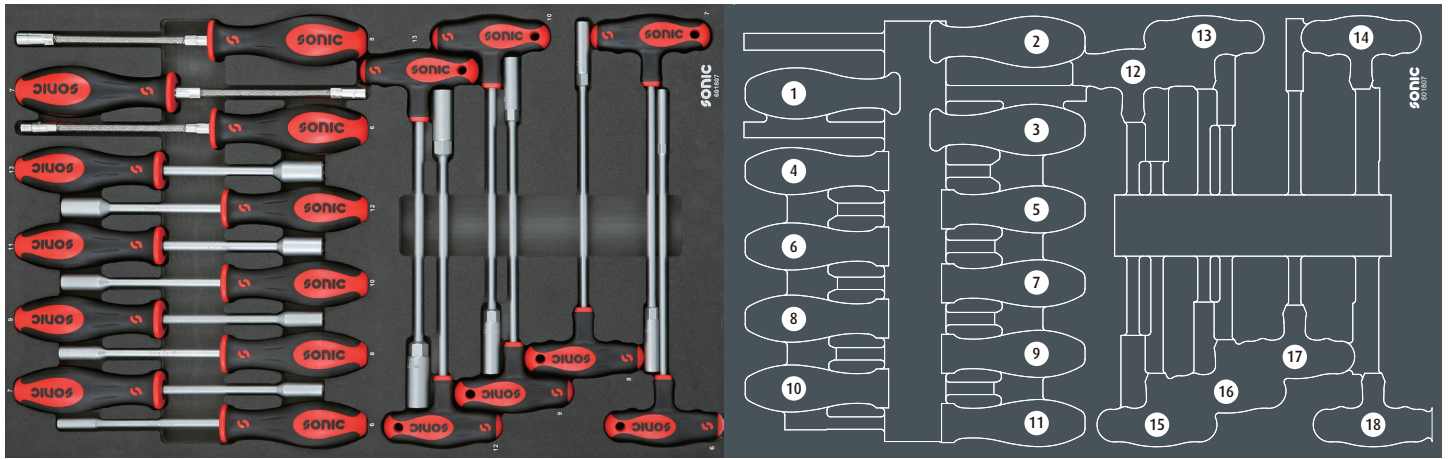

601807

	NO	Sonic NO	Size	Length	Q'ty
	1	47537	7mm	274mm	
	2	47538	8mm	274mm	
	3	47536	6mm	274mm	
	4	12425013	13mm	249mm	
	5	12425012	12mm	249mm	
	6	12425011	11mm	249mm	
	7	12425010	10mm	240mm	
	8	12425009	9mm	240mm	
	9	12425008	8mm	240mm	
	10	12425007	7mm	240mm	
	11	12425006	6mm	240mm	
	12	14423013	13mm	287mm	
	13	14423010	10mm	287mm	
	14	14423007	7mm	287mm	
	15	14423012	12mm	287mm	
	16	14423009	9mm	287mm	
	17	14423008	8mm	287mm	
	18	14423006	6mm	287mm