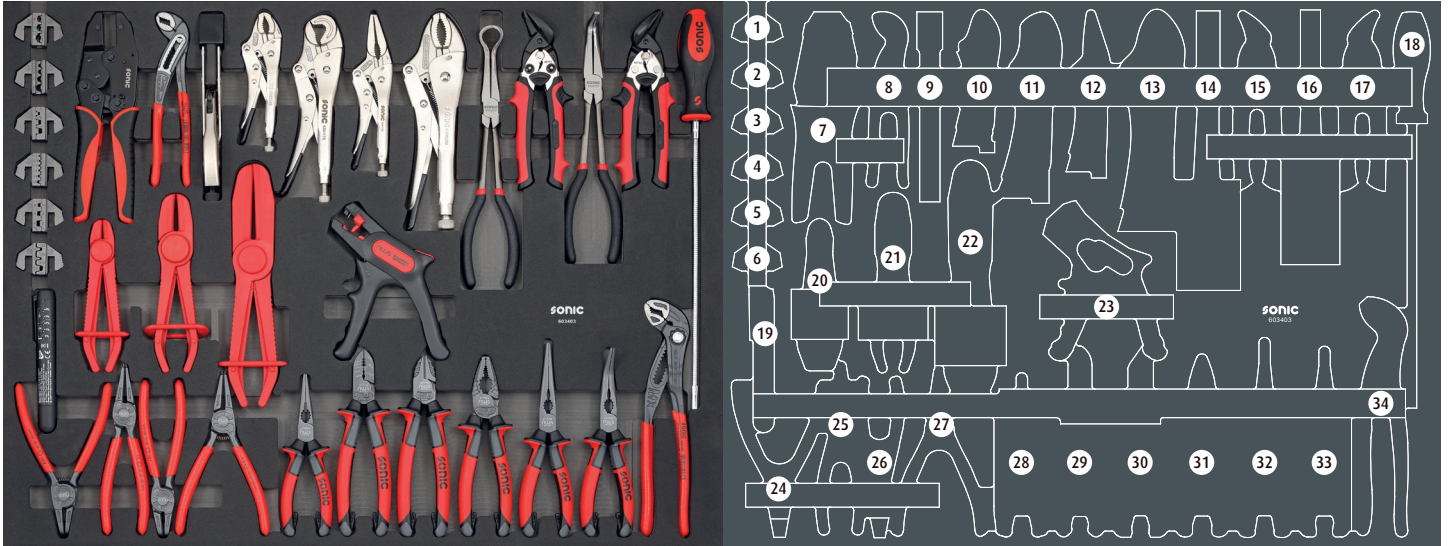

603403

	NO	Sonic NO	Size	Length	Q'ty
	1	81302	JAW A	34mm	
	2	81303	JAW B	34mm	
	3	81304	JAW C	34mm	
	4	81305	JAW D	34mm	
	5	81306	JAW F	34mm	
	6	81307	JAW H	34mm	
	7	81301		220mm	
	8	4351180	7"	180mm	
	9	44005		195mm	
	10	4382125		145mm	
	11	4391175		200mm	
	12	4381150		170mm	
	13	4380250	10"	230mm	
	14	4393003	11"	295mm	
	15	46703	11"	185mm	
	16	4333270	11"	257mm	
	17	46702		185mm	
	18	4820207		415mm	
	19	47023		50mm	

	NO	Sonic NO	Size	Length	Q'ty
	20	600308-1	1/8" - 5/16"	155mm	
	21	600308-2	1/2" - 3/4"	185mm	
	22	600308-3	3/4" - 2.1/2"	253mm	
	23	4471180	0.5-4mm	180mm	
	24	43613		167mm	
	25	43612		178mm	
	26	43614		167mm	
	27	43611		178mm	
	28	4322160	6"	170mm	
	29	4341190	8"	195mm	
	30	4341180	7"	190mm	
	31	4311175	7"	190mm	
	32	4321200	8"	200mm	
	33	4331200	8"	195mm	
	34	4352250	10"	250mm	

*The inventory order list can also be found on our website under downloads at the specific article.